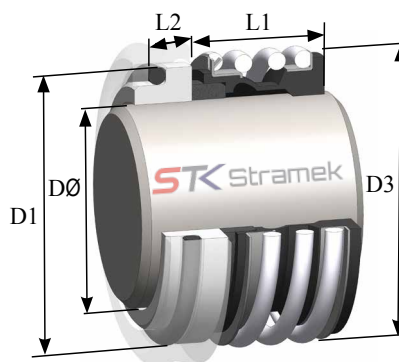

Description

Elastomeric bellow mechanical seals of great resistance.

Universal compact DIN seals to suit three standard DIN working

lengths.

Characteristics

- Unbalanced Mechanical Seal.
- Independent on direction of rotation.