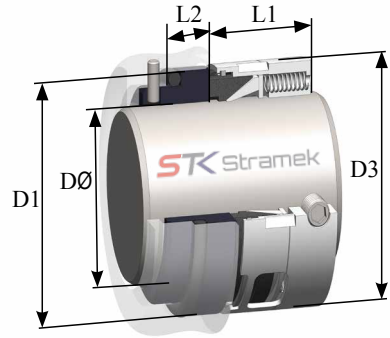

**Description**

Standard multi-spring, grub screwed seal, compact design complies to DIN24960 (EN12756) and ISO 3069 standards. Commonly specified for arduous applications.

**Characteristics**

- Unbalanced Mechanical Seal.
- Independent on direction of rotation.